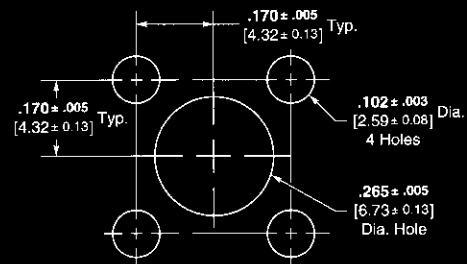

Jack

RG/U	Part No.	Body Material and Finish	Center Contact Crimp			Ferrule Crimp	
			Military Tool	Positioner	Setting	Military Tool	Die Part No.
58, 58A, 58B, 58C	447648-1	Brass, Ni plated	M22520/2-01	K997	6	M22520/5-01	M25520/5-11 A
142, 142A, 142B	447648-2	Brass, Ni plated	M22520/2-01	K997	7	M22520/5-01	M22520/5-11 A
174, 174A, 188, 188A, 316	447648-3	Brass, Ni plated	M22520/2-01	K997	4	M22520/5-01	M22520/5-35 B
174DB, 188DB, 316DB	447648-4	Brass, Ni plated	M22520/2-01	K997	4	M22520/5-01	M22520/5-35 B

Panel Jack

Recommended Panel Cutout

RG/U	Part No.	Body Material and Finish	Center Contact Crimp			Ferrule Crimp	
			Military Tool	Positioner	Setting	Military Tool	Die Part No.
58, 58A, 58B, 58C	447649-1	Brass, Ni plated	M22520/2-01	K997	6	M22520/5-01	M25520/5-11 A
142, 142A, 142B	447649-2	Brass, Ni plated	M22520/2-01	K997	7	M22520/5-01	M22520/5-11 A
174, 174A, 188, 188A, 316	447649-3	Brass, Ni plated	M22520/2-01	K997	4	M22520/5-01	M22520/5-35 B
174DB, 188DB, 316DB	447649-4	Brass, Ni plated	M22520/2-01	K997	4	M22520/5-01	M22520/5-35 B
Belden YR20621 (RG58 Type)	447649-5	SST, passivated	M22520/2-01	K997	6	M22520/5-01	M22520/5-11 A
174, 174A, 188, 188A, 316	447649-6	SST, passivated	M22520/2-01	K997	4	M22520/5-01	M22520/5-35 B