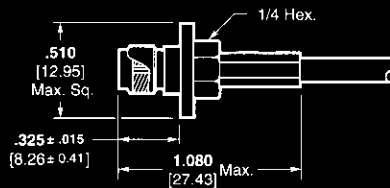

Jack

RG/U	Part No.	Body Material and Finish	Center Contact Crimp			Ferrule Crimp	
			Military Tool	Positioner	Setting	Military Tool	Die Part No.
58, 58A, 58B, 58C	447648-1	Brass, Ni plated	M22520/2-01	K997	6	M22520/5-01	M25520/5-11 A
142, 142A, 142B	447648-2	Brass, Ni plated	M22520/2-01	K997	7	M22520/5-01	M22520/5-11 A
174, 174A, 188, 188A, 316	447648-3	Brass, Ni plated	M22520/2-01	K997	4	M22520/5-01	M22520/5-35 B
174DB, 188DB, 316DB	447648-4	Brass, Ni plated	M22520/2-01	K997	4	M22520/5-01	M22520/5-35 B

Panel Jack

Recommended Panel Cutout

RG/U	Part No.	Body Material and Finish	Center Contact Crimp			Ferrule Crimp	
			Military Tool	Positioner	Setting	Military Tool	Die Part No.
58, 58A, 58B, 58C	447649-1	Brass, Ni plated	M22520/2-01	K997	6	M22520/5-01	M25520/5-11 A
142, 142A, 142B	447649-2	Brass, Ni plated	M22520/2-01	K997	7	M22520/5-01	M22520/5-11 A
174, 174A, 188, 188A, 316	447649-3	Brass, Ni plated	M22520/2-01	K997	4	M22520/5-01	M22520/5-35 B
174DB, 188DB, 316DB	447649-4	Brass, Ni plated	M22520/2-01	K997	4	M22520/5-01	M22520/5-35 B
Belden YR20621 (RG58 Type)	447649-5	SST, passivated	M22520/2-01	K997	6	M22520/5-01	M22520/5-11 A
174, 174A, 188, 188A, 316	447649-6	SST, passivated	M22520/2-01	K997	4	M22520/5-01	M22520/5-35 B