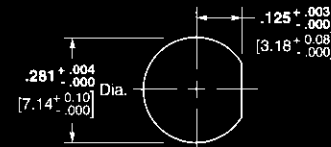

Bulkhead Jack

Recommended Panel Cutout

RG/U	Part No.	Body Material and Finish	Center Contact Crimp			Ferrule Crimp	
			Military Tool	Positioner	Setting	Military Tool	Die Part No.
58, 58A, 58B, 58C	447650-1	Brass, Ni plated	M22520/2-01	K997	6	M22520/5-01	M25520/5-11 A
142, 142A, 142B	447650-2	Brass, Ni plated	M22520/2-01	K997	7	M22520/5-01	M22520/5-11 A
174, 174A, 188, 188A, 316	447650-3	Brass, Ni plated	M22520/2-01	K997	4	M22520/5-01	M22520/5-35 B
174DB, 188DB, 316DB	447650-4	Brass, Ni plated	M22520/2-01	K997	4	M22520/5-01	M22520/5-35 B
Belden YR20621 (RG58 Type)	447650-5	SST, passivated	M22520/2-01	K997	6	M22520/5-01	M22520/5-11 A
174, 174A, 188, 188A, 316	447650-6	SST, passivated	M22520/2-01	K997	4	M22520/5-01	M22520/5-35 B
142, 142A, 142B	447650-7	SST, passivated	M22520/2-01	K997	7	M22520/5-01	M22520/5-11 A
174DB, 188DB, 316DB	447650-8	SST, passivated	M22520/2-01	K997	4	M22520/5-01	M22520/5-35 B