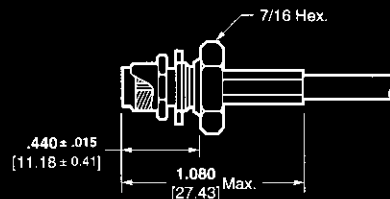

Bulkhead Jack

Recommended Panel Cutout

RG/U	Part No.	Body Material and Finish	Center Contact Crimp			Ferrule Crimp	
			Military Tool	Positioner	Setting	Military Tool	Die Part No.
58, 58A, 58B, 58C	447650-1	Brass, Ni plated	M22520/2-01	K997	6	M22520/5-01	M25520/5-11 A
142, 142A, 142B	447650-2	Brass, Ni plated	M22520/2-01	K997	7	M22520/5-01	M22520/5-11 A
174, 174A, 188, 188A, 316	447650-3	Brass, Ni plated	M22520/2-01	K997	4	M22520/5-01	M22520/5-35 B
174DB, 188DB, 316DB	447650-4	Brass, Ni plated	M22520/2-01	K997	4	M22520/5-01	M22520/5-35 B
Belden YR20621 (RG58 Type)	447650-5	SST, passivated	M22520/2-01	K997	6	M22520/5-01	M22520/5-11 A
174, 174A, 188, 188A, 316	447650-6	SST, passivated	M22520/2-01	K997	4	M22520/5-01	M22520/5-35 B
142, 142A, 142B	447650-7	SST, passivated	M22520/2-01	K997	7	M22520/5-01	M22520/5-11 A
174DB, 188DB, 316DB	447650-8	SST, passivated	M22520/2-01	K997	4	M22520/5-01	M22520/5-35 B