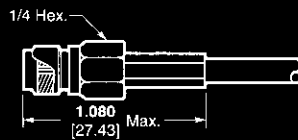

Jack

RG/U	Part No.	Body Material and Finish	Center Contact Crimp			Ferrule Crimp	
			Military Tool	Positioner	Setting	Military Tool	Die Part No.
58, 58A, 58B, 58C	447648-1	Brass, Ni plated	M22520/2-01	K997	6	M22520/5-01	M25520/5-11 A
142, 142A, 142B	447648-2	Brass, Ni plated	M22520/2-01	K997	7	M22520/5-01	M22520/5-11 A
174, 174A, 188, 188A, 316	447648-3	Brass, Ni plated	M22520/2-01	K997	4	M22520/5-01	M22520/5-35 B
174DB, 188DB, 316DB	447648-4	Brass, Ni plated	M22520/2-01	K997	4	M22520/5-01	M22520/5-35 B